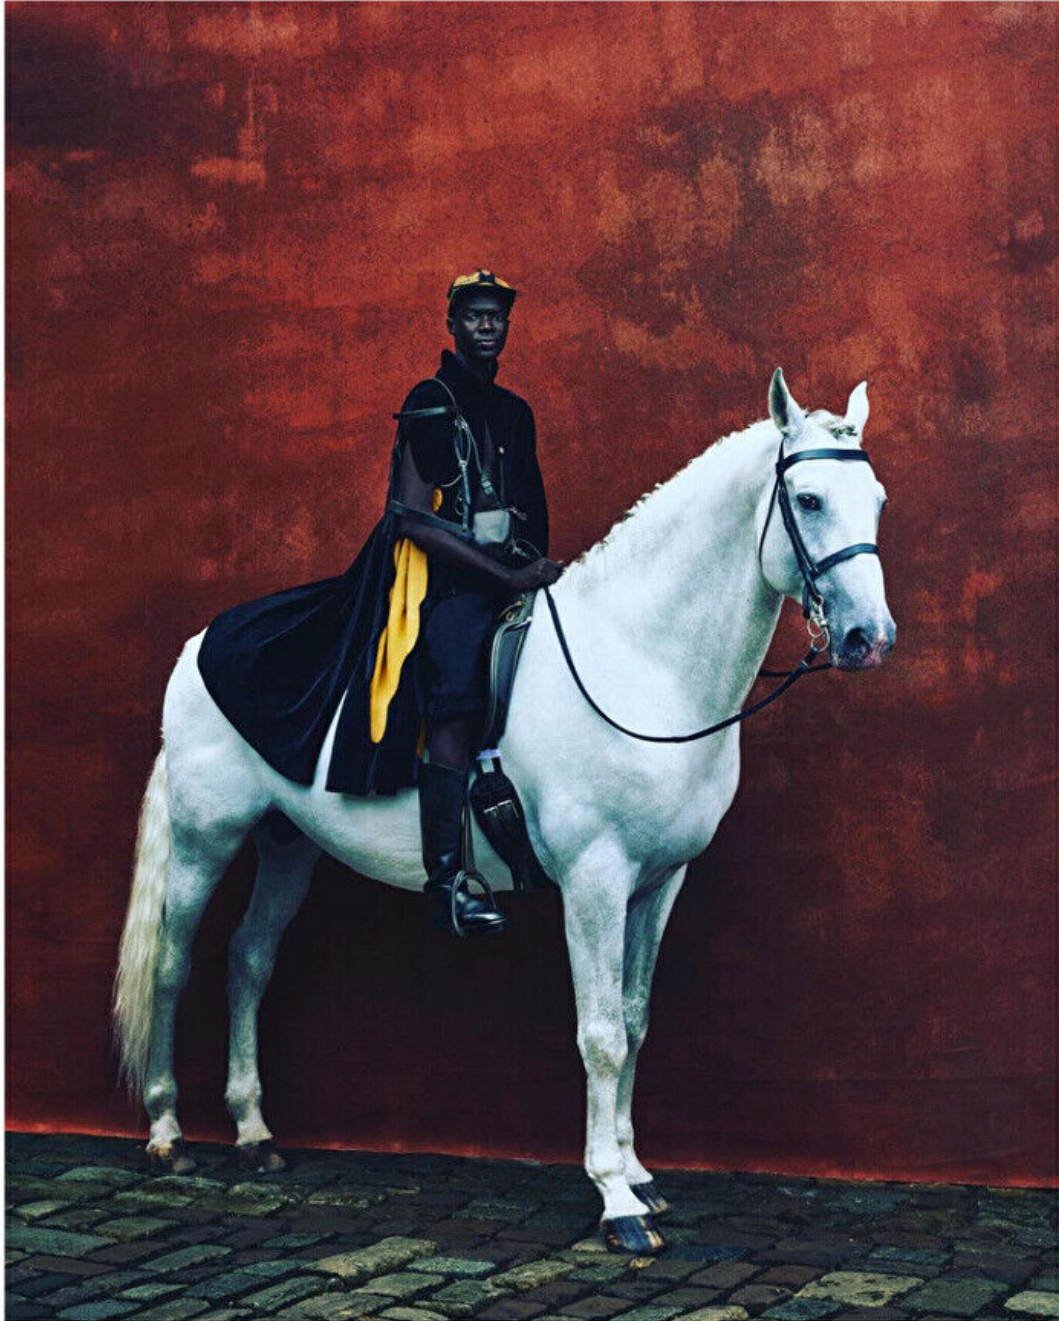

JEFFERSON OBUSERI

height 188 cm · bust 90 cm · waist 73 cm · hips 90 cm · suit 46
shoes size 44 · hair black · eyes brown

JEFFERSON OBUSERI

height 188 cm · bust 90 cm · waist 73 cm · hips 90 cm · suit 46
shoes size 44 · hair black · eyes brown

Dior

Coat, from £8,000.
Tank top, £175.
Trousers, £857. Sandals,
£740. Socks, £220.
All by **Dior**. dior.com

192 GQ.CO.UK MARCH 2021

MGM
MODELS

JEFFERSON OBUSERI

height 188 cm · bust 90 cm · waist 73 cm · hips 90 cm · suit 46
shoes size 44 · hair black · eyes brown

JEFFERSON OBUSERI

height 188 cm · bust 90 cm · waist 73 cm · hips 90 cm · suit 46
shoes size 44 · hair black · eyes brown

Cartier
EYEWEAR COLLECTION

MGM
MODELS

JEFFERSON OBUSERI

height 188 cm · bust 90 cm · waist 73 cm · hips 90 cm · suit 46
shoes size 44 · hair black · eyes brown

CREED
1760

MGM
MODELS

JEFFERSON OBUSERI

height 188 cm · bust 90 cm · waist 73 cm · hips 90 cm · suit 46
shoes size 44 · hair black · eyes brown

JEFFERSON OBUSERI

height 188 cm · bust 90 cm · waist 73 cm · hips 90 cm · suit 46
shoes size 44 · hair black · eyes brown